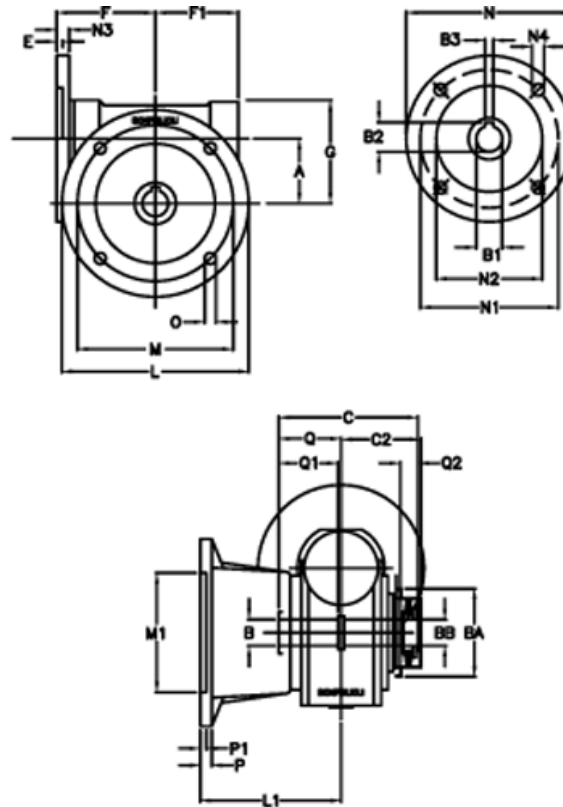

# Data Sheet

Article number: 390204900762236

Description: Worm Gear with Torque Limiter  
VF 49-L2-FA-7 P63B5

## Measures

a = 49.5	C2 = 64	m = 90	P = 12
B = 25	Description = VF 49FA-xx-63B5	M1 = 70	P1 = 10
B1 E7 = 11	E = 3	N = 140	Q = 51.0
B2 = 12.8	F = 70	N1 = 115	Q1 = 41
B3 H9 = 4	F1 = 63	N2 = 95	Q2 = 15
BA = 63	g = 80	N3 = 10.5	
BB H7 = 14	L = 125	N4 = 9.5	
C = 105	L1 = 115	O = 10.5	